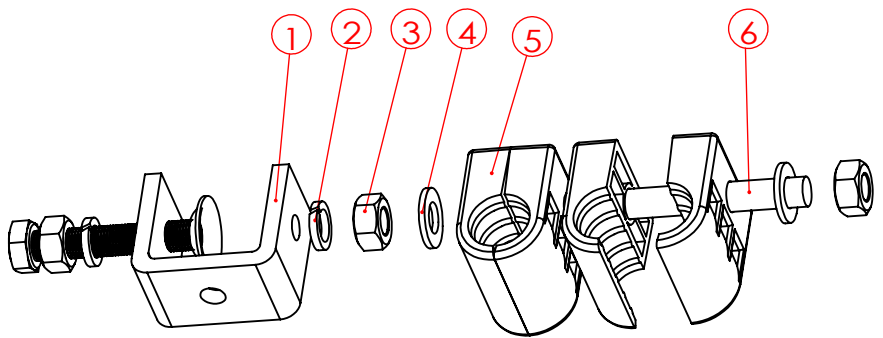

REV	EAC NO.	DESCRIPTION

MAXDAO

江苏迈道通信科技有限公司

TITLE: 1/2 single hole two ways cable clamp

MAXDAO LIMITED RESERVES THE RIGHT TO CHANGE SPECIFICATION OR CONFIGURATION WITHOUT PRIOR NOTIFICATION. THESE DRAWINGS AND SPECIFICATIONS ARE THE PROPERTY OF MAXDAO LIMITED AND SHOULD NOT BE REPRODUCED OR COPIED WITHOUT WRITTEN PERMISSION.

DRAW: XUDEYA	DATE: 2017-02-28	UNITS: mm	DWG NO.: 10001271	DWG VER: A
CHKD:	DATE:	FINISH:	ITEM NO.:	ITEM REV:
VRFD:	DATE:	MASS(Kg): 0.18		
APPD:	DATE:	SCALE: 1:1		
PRODUCT:		SHEET: 1 OF 1	MAT'L:	

RELEASE LEVEL:
FILE NAME: