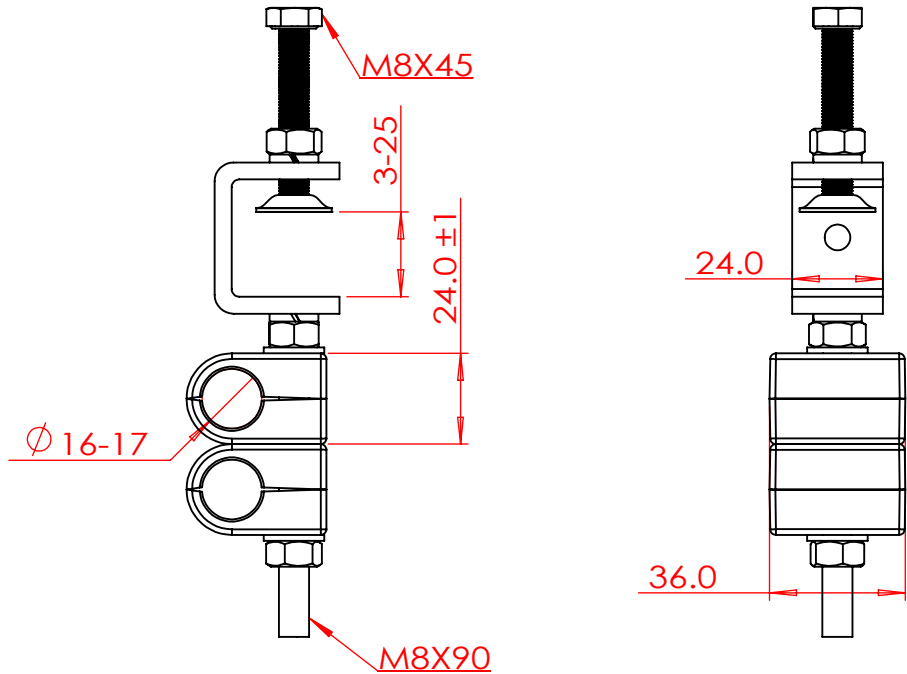

REV	EAC NO.	DESCRIPTION

MAXDAO

江苏迈道通信科技有限公司

TITLE: 1/2 single hole two ways cable clamp

MAXDAO LIMITED RESERVES THE RIGHT TO CHANGE SPECIFICATION OR CONFIGURATION WITHOUT PRIOR NOTIFICATION. THESE DRAWINGS AND SPECIFICATIONS ARE THE PROPERTY OF MAXDAO LIMITED AND SHOULD NOT BE REPRODUCED OR COPIED WITHOUT WRITTEN PERMISSION.

DRAW: XUDEYA	DATE: 2017-02-28	UNITS: mm	DWG NO.: 10001271	DWG VER: A
CHKD:	DATE:	FINISH:	ITEM NO.:	ITEM REV:
VRFD:	DATE:	MASS(Kg): 0.18		
APPD:	DATE:	SCALE: 1:1		
PRODUCT:		SHEET: 1 OF 1	MAT'L:	

RELEASE LEVEL:
FILE NAME: