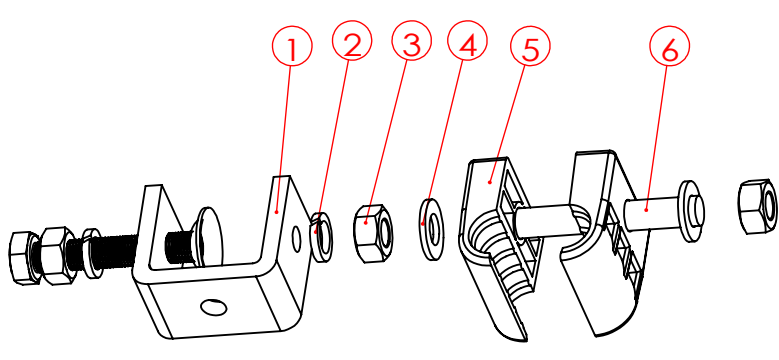

REV	EAC NO.	DESCRIPTION

MAXDAO 江苏迈道通信科技有限公司

TITLE: 1/2 single hole single run cable clamp

MAXDAO LIMITED RESERVES THE RIGHT TO CHANGE SPECIFICATION OR CONFIGURATION WITHOUT PRIOR NOTIFICATION. THESE DRAWINGS AND SPECIFICATIONS ARE THE PROPERTY OF MAXDAO LIMITED AND SHOULD NOT BE REPRODUCED OR COPIED WITHOUT WRITTEN PERMISSION.

DRAW: XUDEYA	DATE: 2017-02-28	UNITS: mm	DWG NO.: 10001294	DWG VER: A
CHKD:	DATE:	FINISH:	ITEM NO.:	ITEM REV:
VRFD:	DATE:	MASS(Kg): 0.16		
APPD:	DATE:	SCALE: 1:1		
PRODUCT:		SHEET: 1 OF 1	MAT'L:	

RELEASE LEVEL:
FILE NAME: