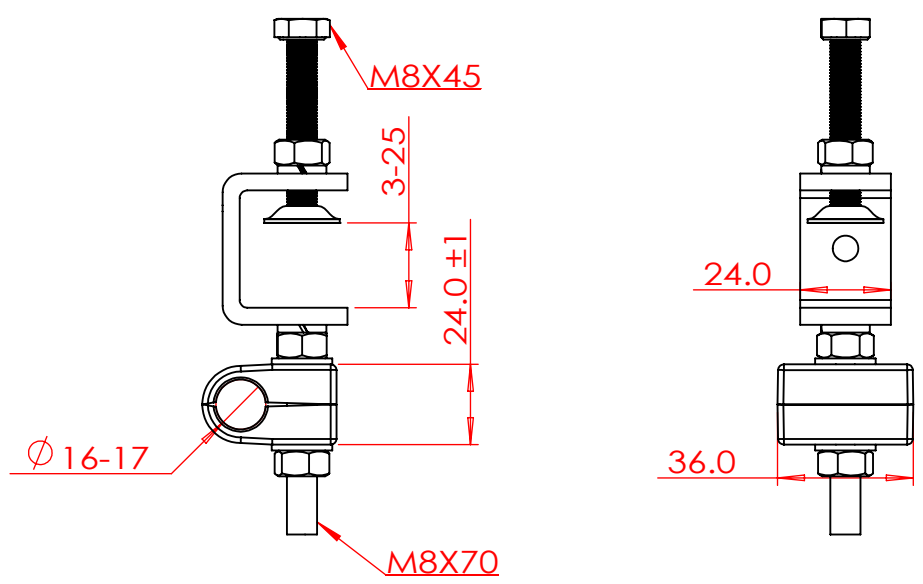

REV	EAC NO.	DESCRIPTION

MAXDAO 江苏迈道通信科技有限公司

TITLE: 1/2 single hole single run cable clamp

MAXDAO LIMITED RESERVES THE RIGHT TO CHANGE SPECIFICATION OR CONFIGURATION WITHOUT PRIOR NOTIFICATION. THESE DRAWINGS AND SPECIFICATIONS ARE THE PROPERTY OF MAXDAO LIMITED AND SHOULD NOT BE REPRODUCED OR COPIED WITHOUT WRITTEN PERMISSION.

DRAW: XUDEYA	DATE: 2017-02-28	UNITS: mm	DWG NO.: 10001294	DWG VER: A
CHKD:	DATE:	FINISH:	ITEM NO.:	ITEM REV:
VRFD:	DATE:	MASS(Kg): 0.16		
APPD:	DATE:	SCALE: 1:1		
PRODUCT:		SHEET: 1 OF 1	MAT'L:	

RELEASE LEVEL:
FILE NAME: