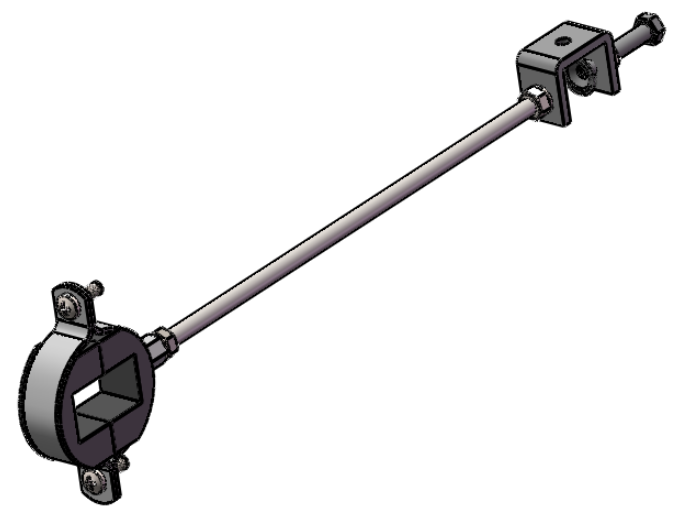

6	7	8
REV	EAC NO.	DESCRIPTION

RELEASE LEVEL:
FILE NAME:

<p>MAXDAO 江苏迈道通信科技有限公司</p> <p>MAXDAO LIMITED RESERVES THE RIGHT TO CHANGE SPECIFICATION OR CONFIGURATION WITHOUT PRIOR NOTIFICATION. THESE DRAWINGS AND SPECIFICATIONS ARE THE PROPERTY OF MAXDAO LIMITED AND SHOULD NOT BE REPRODUCED OR COPIED WITHOUT WRITTEN PERMISSION.</p>	<p>DRAW: XUDEYA</p>	<p>DATE: 2017-03-25</p>	<p>TITLE: R100 Elliptical waveguide cable clamp</p>		
	<p>CHKD:</p>	<p>DATE:</p>	<p>UNITS: mm</p>	<p>DWG NO.: 10000937</p>	<p>DWG VER: A</p>
	<p>VRFD:</p>	<p>DATE:</p>	<p>FINISH:</p>	<p>ITEM NO.:</p>	<p>ITEM REV:</p>
	<p>APPD:</p>	<p>DATE:</p>	<p>SCALE: 1:3</p>	<p>SHEET: 1 OF 1</p>	<p>MAT'L:</p>
	<p>PRODUCT:</p>				