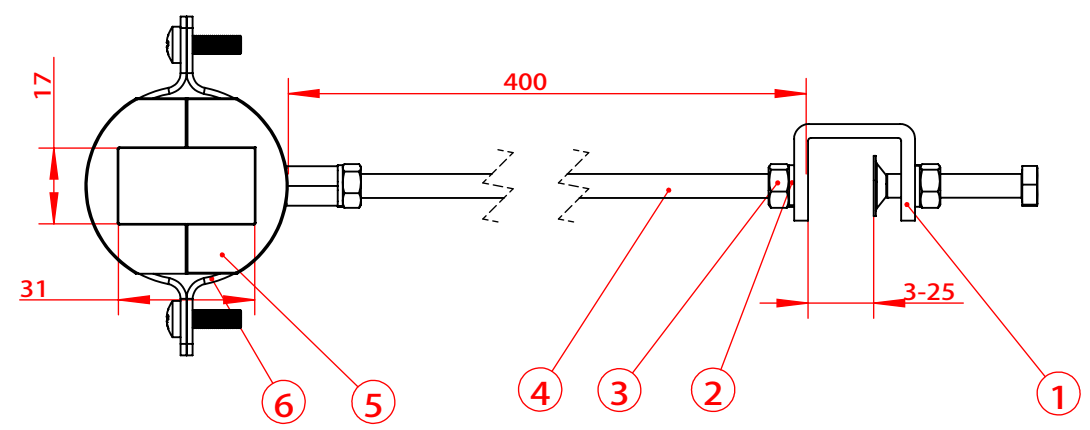

6	7	8
REV	EAC NO.	DESCRIPTION

RELEASE LEVEL:
FILE NAME:

<p>MAXDAO 江苏迈道通信科技有限公司</p> <p>MAXDAO LIMITED RESERVES THE RIGHT TO CHANGE SPECIFICATION OR CONFIGURATION WITHOUT PRIOR NOTIFICATION. THESE DRAWINGS AND SPECIFICATIONS ARE THE PROPERTY OF MAXDAO LIMITED AND SHOULD NOT BE REPRODUCED OR COPIED WITHOUT WRITTEN PERMISSION.</p>	<p>DRAW: XUDEYA</p>	<p>DATE: 2017-03-25</p>	<p>TITLE: R100 Elliptical waveguide cable clamp</p>		
	<p>CHKD:</p>	<p>DATE:</p>	<p>UNITS: mm</p>	<p>DWG NO.: 10000937</p>	<p>DWG VER: A</p>
	<p>VRFD:</p>	<p>DATE:</p>	<p>FINISH:</p>	<p>ITEM NO.:</p>	<p>ITEM REV:</p>
	<p>APPD:</p>	<p>DATE:</p>	<p>SCALE: 1:3</p>	<p>SHEET: 1 OF 1</p>	<p>MAT'L:</p>
	<p>PRODUCT:</p>				