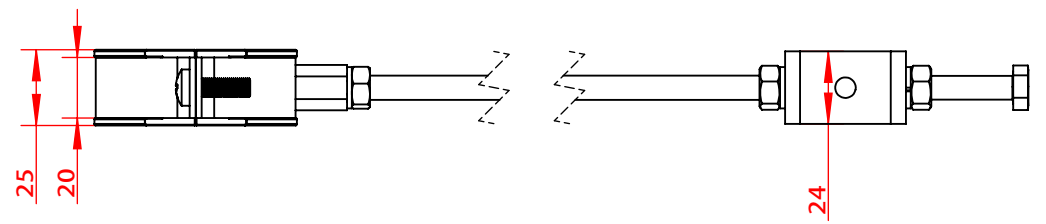

6	7	8
REV	EAC NO.	DESCRIPTION

RELEASE LEVEL:
FILE NAME:

<p>MAXDAO 江苏迈道通信科技有限公司</p> <p>MAXDAO LIMITED RESERVES THE RIGHT TO CHANGE SPECIFICATION OR CONFIGURATION WITHOUT PRIOR NOTIFICATION. THESE DRAWINGS AND SPECIFICATIONS ARE THE PROPERTY OF MAXDAO LIMITED AND SHOULD NOT BE REPRODUCED OR COPIED WITHOUT WRITTEN PERMISSION.</p>	<p>DRAW: XUDEYA</p>	<p>DATE: 2017-03-25</p>	<p>TITLE: R100 Elliptical waveguide cable clamp</p>		
	<p>CHKD:</p>	<p>DATE:</p>	<p>UNITS: mm</p>	<p>DWG NO.: 10000937</p>	<p>DWG VER: A</p>
	<p>VRFD:</p>	<p>DATE:</p>	<p>FINISH:</p>	<p>ITEM NO.:</p>	<p>ITEM REV:</p>
	<p>APPD:</p>	<p>DATE:</p>	<p>SCALE: 1:3</p>	<p>SHEET: 1 OF 1</p>	<p>MAT'L:</p>
	<p>PRODUCT:</p>				