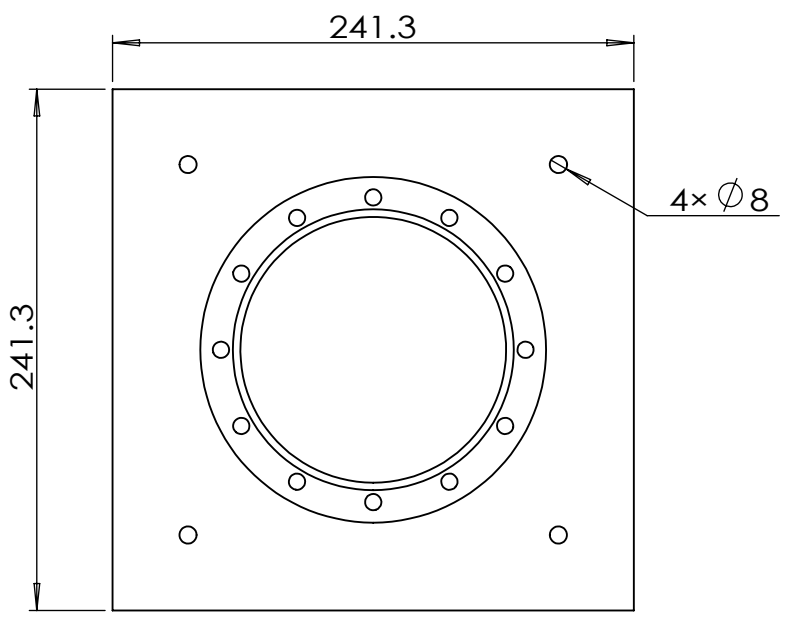

6	7	8
REV	EAC NO.	DESCRIPTION

RELEASE LEVEL:
FILE NAME:

MAXDAO 江苏迈道通信科技有限公司 MAXDAO LIMITED RESERVES THE RIGHT TO CHANGE SPECIFICATION OR CONFIGURATION WITHOUT PRIOR NOTIFICATION. THESE DRAWINGS AND SPECIFICATIONS ARE THE PROPERTY OF MAXDAO LIMITED AND SHOULD NOT BE REPRODUCED OR COPIED WITHOUT WRITTEN PERMISSION.		TITLE: 5" cable entry	
		DRAW: YAOWEIJIE DATE: 2017-03-31 CHKD: DATE: VRFD: DATE: APPD: DATE: PRODUCT:	UNITS: mm FINISH: MASS(Kg): SCALE: 1:1 SHEET: 1 OF 1