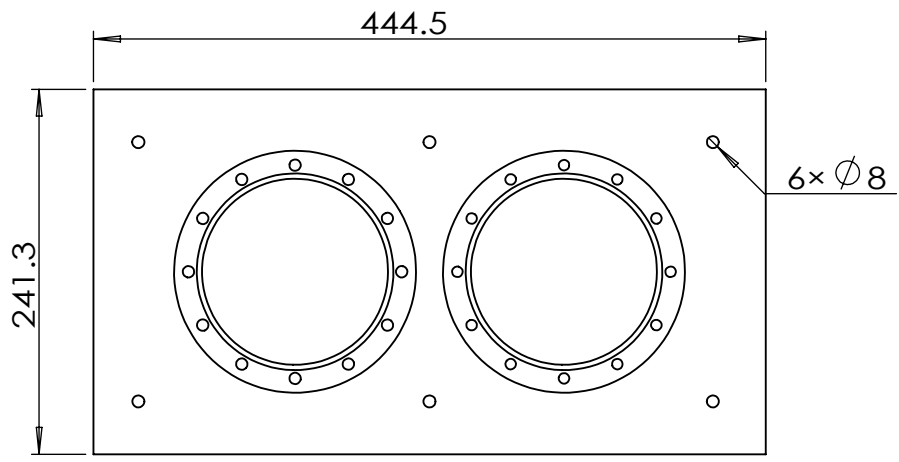

6	7	8
REV	EAC NO.	DESCRIPTION

A
B
C
D
E
F

RELEASE LEVEL:
FILE NAME:

A4

MAXDAO

江苏迈道通信科技有限公司

TITLE:		5" cable entry	
DRAW: YAOWEIJIE	DATE: 2017-03-30	UNITS: mm	DWG NO.: 10001503
CHKD:	DATE:	FINISH:	DWG VER: A
VRFD:	DATE:	MASS(Kg):	ITEM NO.:
APPD:	DATE:	SCALE: 1:1	ITEM REV:
PRODUCT:		SHEET: 1 OF 1	MAT'L: