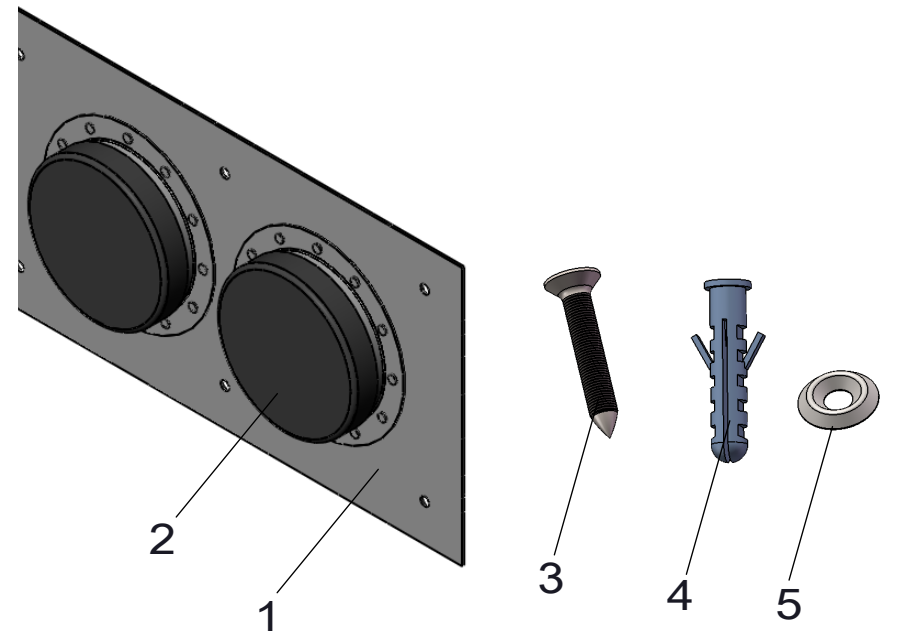

6	7	8
REV	EAC NO.	DESCRIPTION

A
B
C
D
E
F

RELEASE LEVEL:
FILE NAME:

A4

MAXDAO

江苏迈道通信科技有限公司

TITLE:		5" cable entry	
DRAW: YAOWEIJIE	DATE: 2017-03-30	UNITS: mm	DWG NO.: 10001503
CHKD:	DATE:	FINISH:	DWG VER: A
VRFD:	DATE:	MASS(Kg):	ITEM NO.:
APPD:	DATE:	SCALE: 1:1	ITEM REV:
PRODUCT:		SHEET: 1 OF 1	MAT'L: