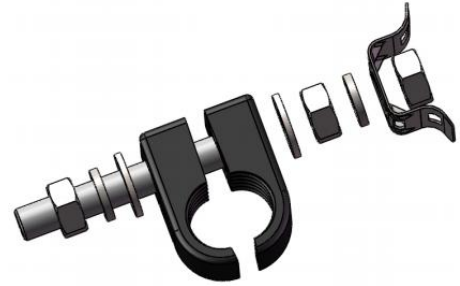

## Cable Clamp,for 1/2" Cable,1 way,with clamp head

- Easy and quick installation
- Robust design & material for outdoor use
- Operation Temperature -40°C to +85 °C
- Suitable for cable type 1/2"

### Product Classification

Material Number	6004384
Part Number	-
Status	Active
Detail Description	Cable clamp,for 1/2" cable,1 way,with clamp head

### General Specifications

Metal Parts	SUS304 & PP
Mounting	M8 hardware
Cables per hanger	1
Color	Black

### Dimensions

Width	38 mm   2.36 in
Length	65 mm   2.56 in
Compatible cable OD, maximum	16 mm   0.63 in
Compatible cable OD, minimum	17 mm   0.67 in